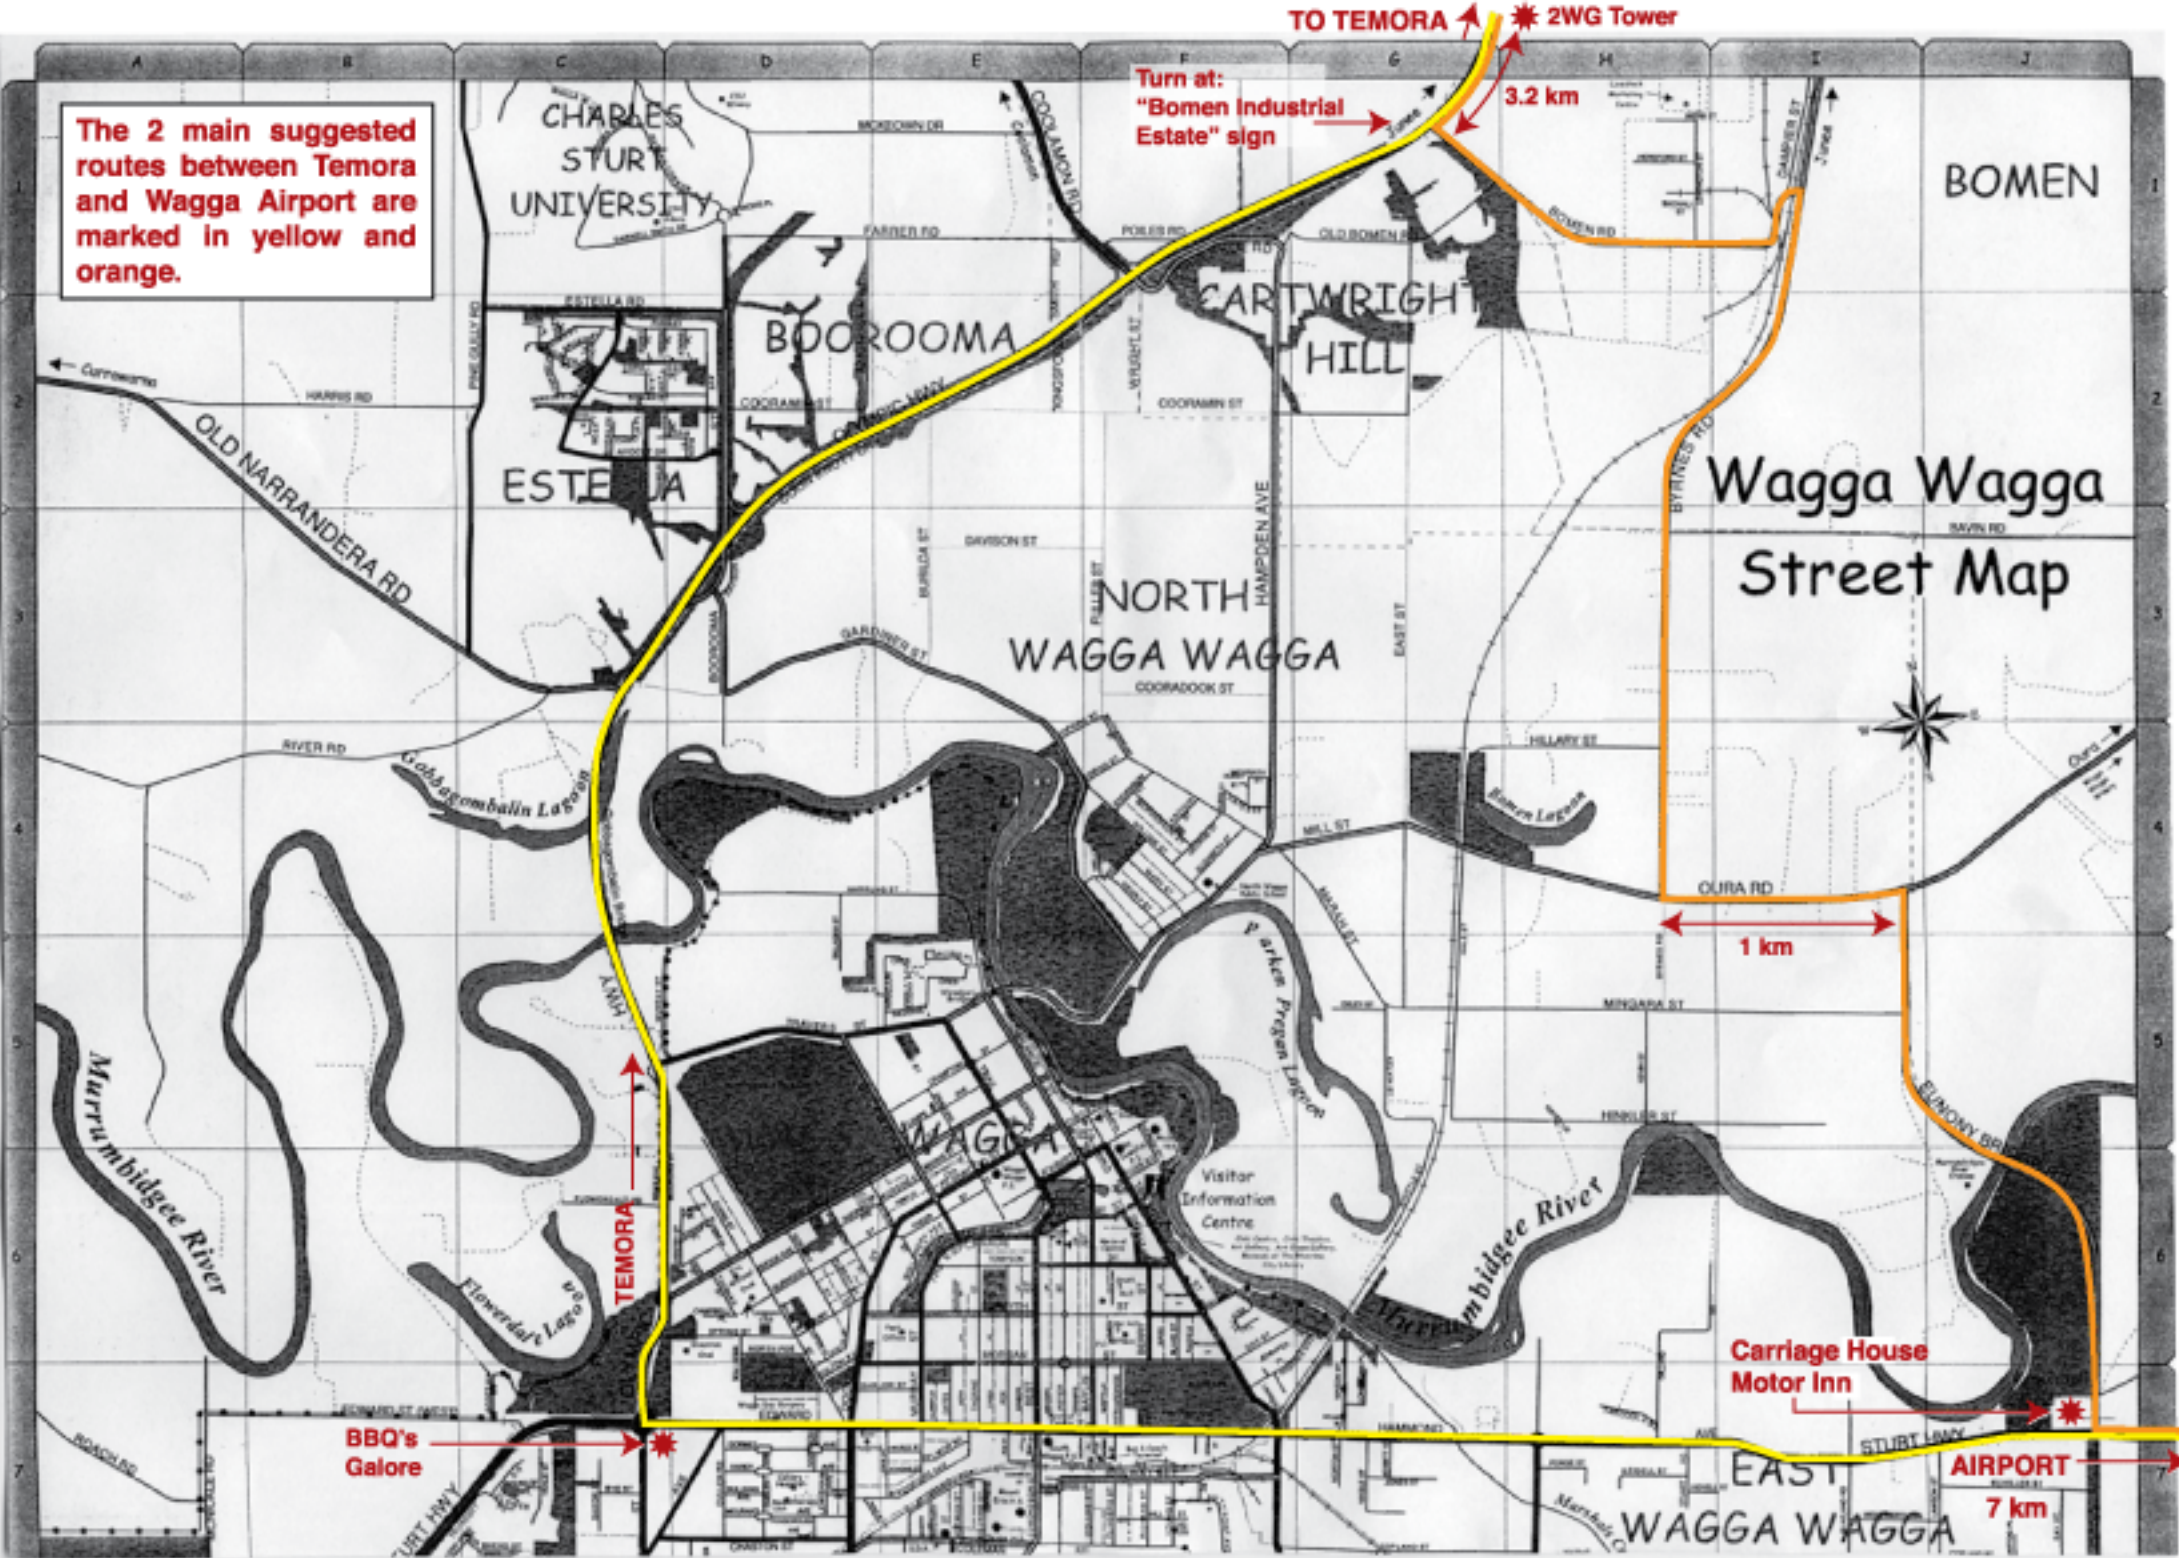

The 2 main suggested routes between Temora and Wagga Airport are marked in yellow and orange.

Turn at:
"Bomen Industrial
Estate" sign

TO TEMORA

3.2 km

2WG Tower

BOMEN

CHARLES
STURT
UNIVERSITY

BOOROOMA

CARTWRIGHT
HILL

ESTERIA

NORTH
WAGGA WAGGA

Wagga Wagga
Street Map

1 km

TEMORA

Visitor
Information
Centre

Murumbidgee River

Carriage House
Motor Inn

BBQ's
Galore

AIRPORT

7 km

EAST
WAGGA WAGGA